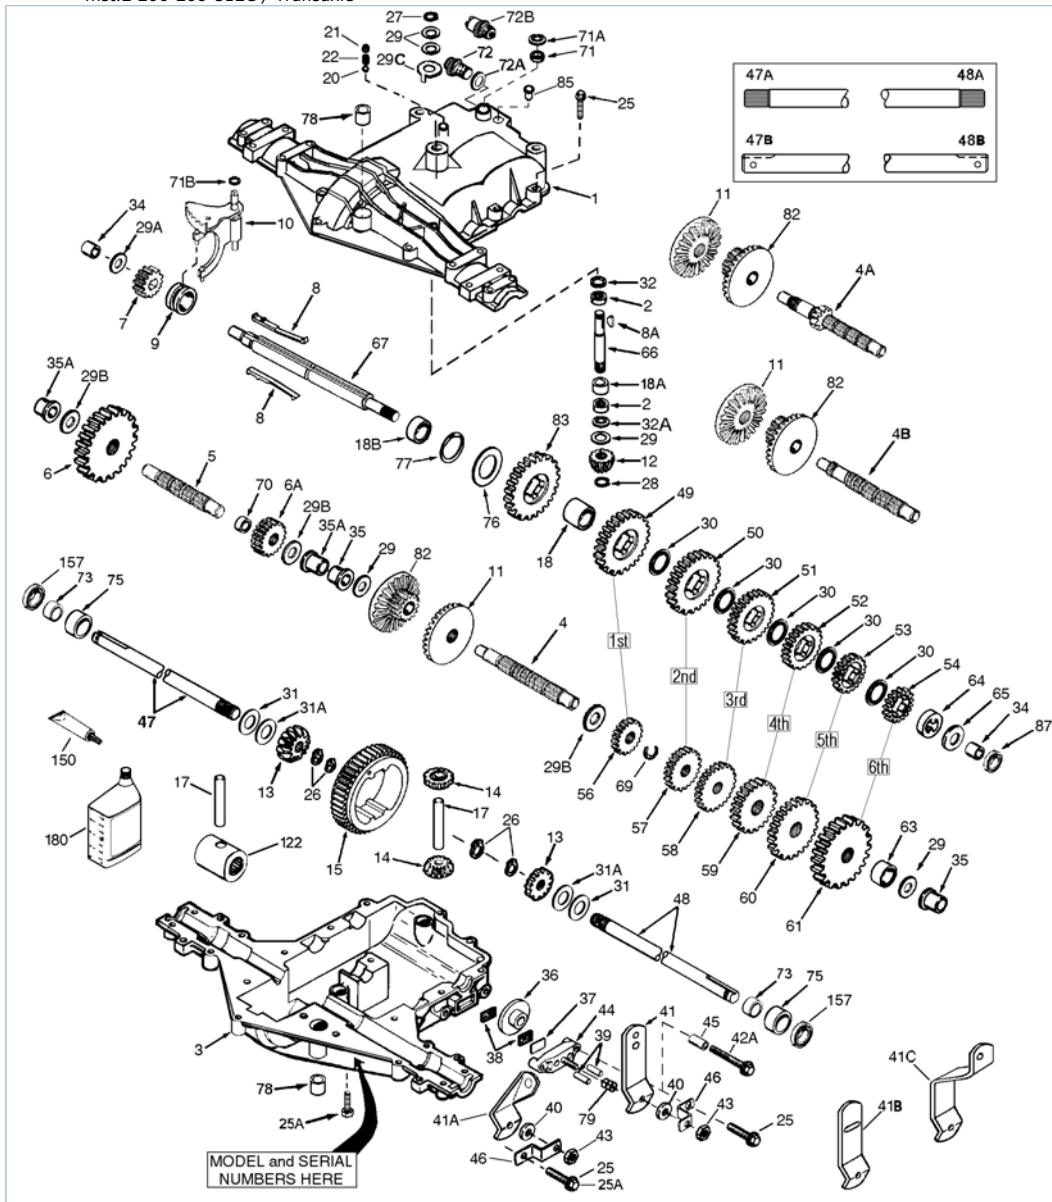

mst.2 206-206-512C / Transaxle

Part List

mst.2 206-206-512C / Transaxle

REF #	ITEM #	DESCRIPTION	QTY	REMARK
1	772147	Transaxle Cover	1	
2	780086A	Needle Bearing 5/8" ID	2	
3	770128	Transaxle Case	1	
4B	776406	Countershaft	1	
5	776409	Output Shaft	1	
6	778364	Spur Gear (38 teeth)	1	
6A	778369	Spur Gear (15 teeth)	1	
7	778330	Spur Gear (11 teeth)	1	
8	792180	Shift Key	2	
8A	792047	Woodruff Key #9	1	
9	784352	Shift Collar	1	
10	784378	Shift Rod & Fork	1	
11	778334	Bevel Gear (30 teeth)	1	
12	778309	Input Bevel Pinion (13 teeth)	1	
13	778368	Bevel Gear (13 teeth) (Incl. 14)	2	
14	778368	Bevel Pinion (13 teeth) (Incl. 13)	2	
15	778370	Ring Gear (43 teeth)	1	
17	786188	Drive Pin	1	
18	786102	Spacer 1.130	1	
20	792077A	Ball 5/16" dia	1	
21	792078	Set Screw 3/8-16 x 3/8"	1	
22	792079	Spring	1	
25	792073A	Screw 1/4-20 x 1-1/4"	17	
25A	792177	Screw 1/4-20 x 1-3/8"	2	
26	792125	Retaining Ring (pkg of 2)	4	
27	792035	Retaining Ring	1	
28	788040	Retaining Ring	1	
29	780072	Thrust Washer .627 ID	5	
29A	780160	Thrust Washer .563 ID	1	
29B	780051	Thrust Washer .762 ID	2	
30	780108	Cup Washer 1.127 ID	5	
31	780001	Washer (.056 wide) (USE AS NEEDED)	2	
31A	780195	Flat Washer (.062 wide)	2	
32	788083	Oil Seal 5/8"	1	
34	780194	Bushing 9/16"	2	
35	780193	Flanged Bushing 5/8" ID	2	
35A	780197	Flanged Bushing 3/4"	2	
36	790075	Brake Disk	1	
37	790007	Brake Pad Plate	1	
38	799021	Brake Pad (pkg of 2)	2	
39	786026	Dowel Pin	2	
40	792076A	Flat Washer .312 ID	1	
41	790034	Brake Lever	1	
42	792073A	Screw 1/4-20 x 1-1/4"	1	
42A	792085A	Screw 1/4-20 x 2-1/4"	1	
43	792075	Locknut 5/16-24	1	
44	790025	Brake Pad Holder	1	
45	786066	Spacer .2625	1	
46	786086	Brake Lever Bracket	1	
47	775006	Axle (12-1/2" long)	1	
48	775007	Axle (18-1/8" long)	1	
49	778356	Spur Gear (29 teeth)	1	
50	778338	Spur Gear (27 teeth)	1	
51	778354	Spur Gear (23 teeth)	1	
52	778313	Spur Gear (19 teeth)	1	
53	778350	Spur Gear (16 teeth)	1	
54	778346	Spur Gear (15 teeth)	1	
56	778355	Spur Gear (11 teeth)	1	
57	778337	Spur Gear (13 teeth)	1	